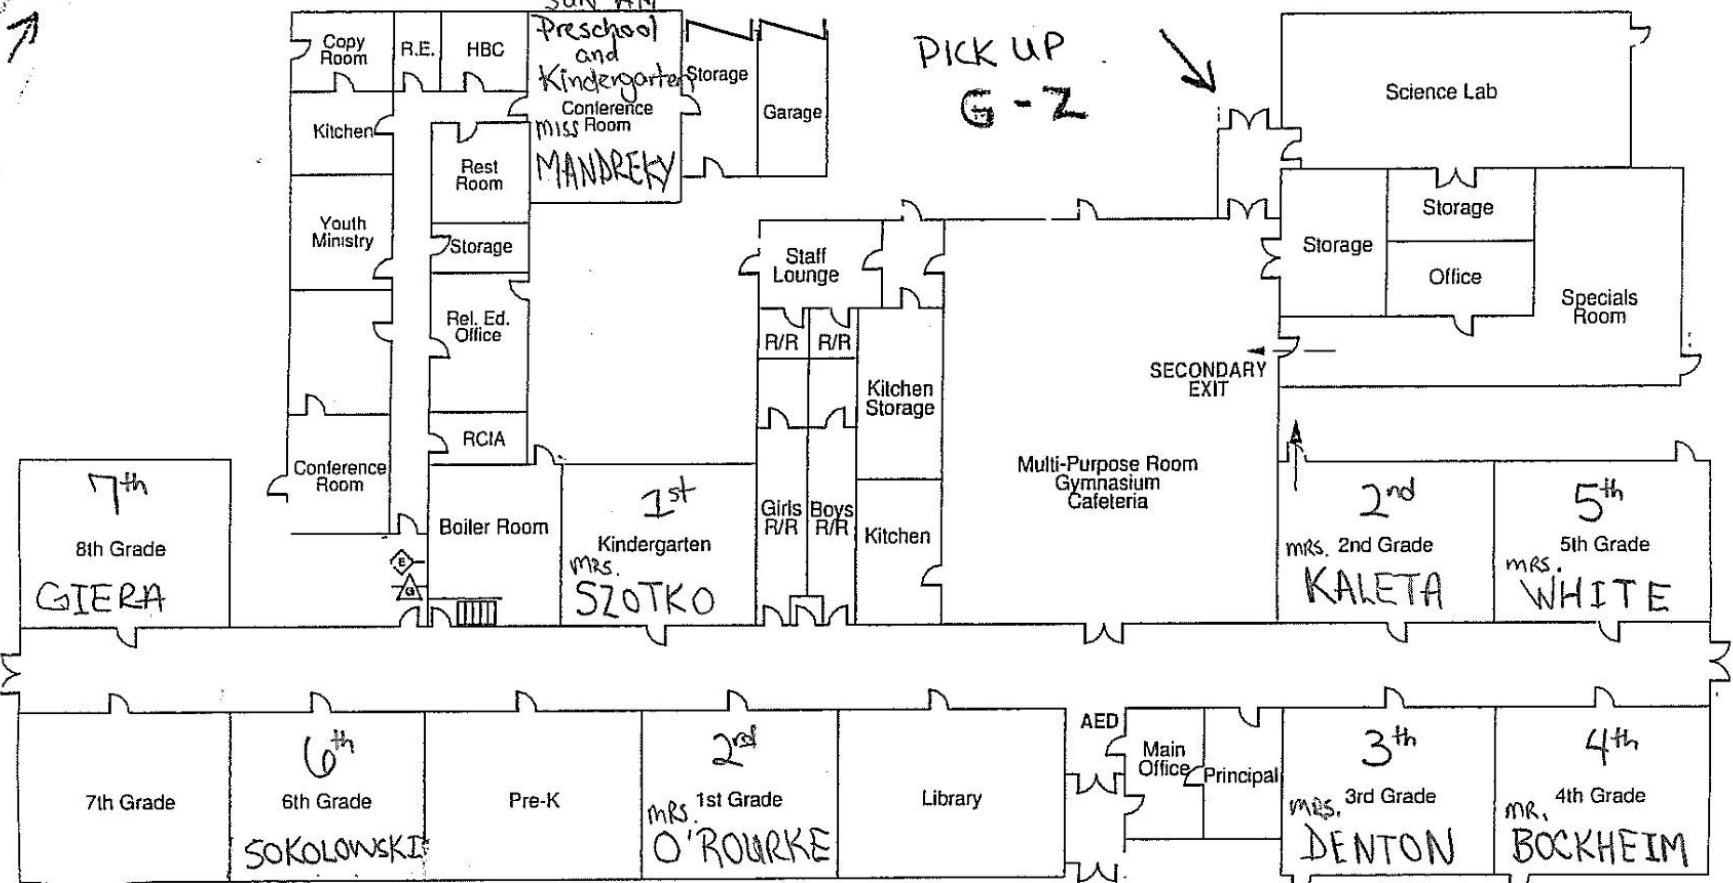

TRAFFIC FLOW FOR DROP OFF ALL + PICK-UP G-Z →

EXIT TO JUPITER

Church Ministry Center
6391 Belmont Avenue

SUN AM

DROP OFF ALL

PICK UP G-Z

← ← ← ← ← Drop off ALL NO PARKING ←

EXIT

PICK UP A-F

ENTER

BELMONT AVE

CONFIRMATION
IN CHURCH BASEMENT

PARKING LOT

CGS - CHURCH ACTIVITY
CENTER - (BASEMENT)